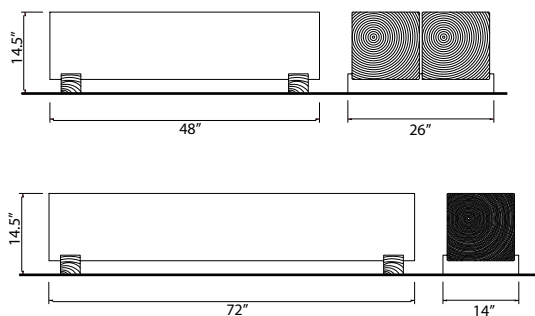

*Custom sizes & finishes available